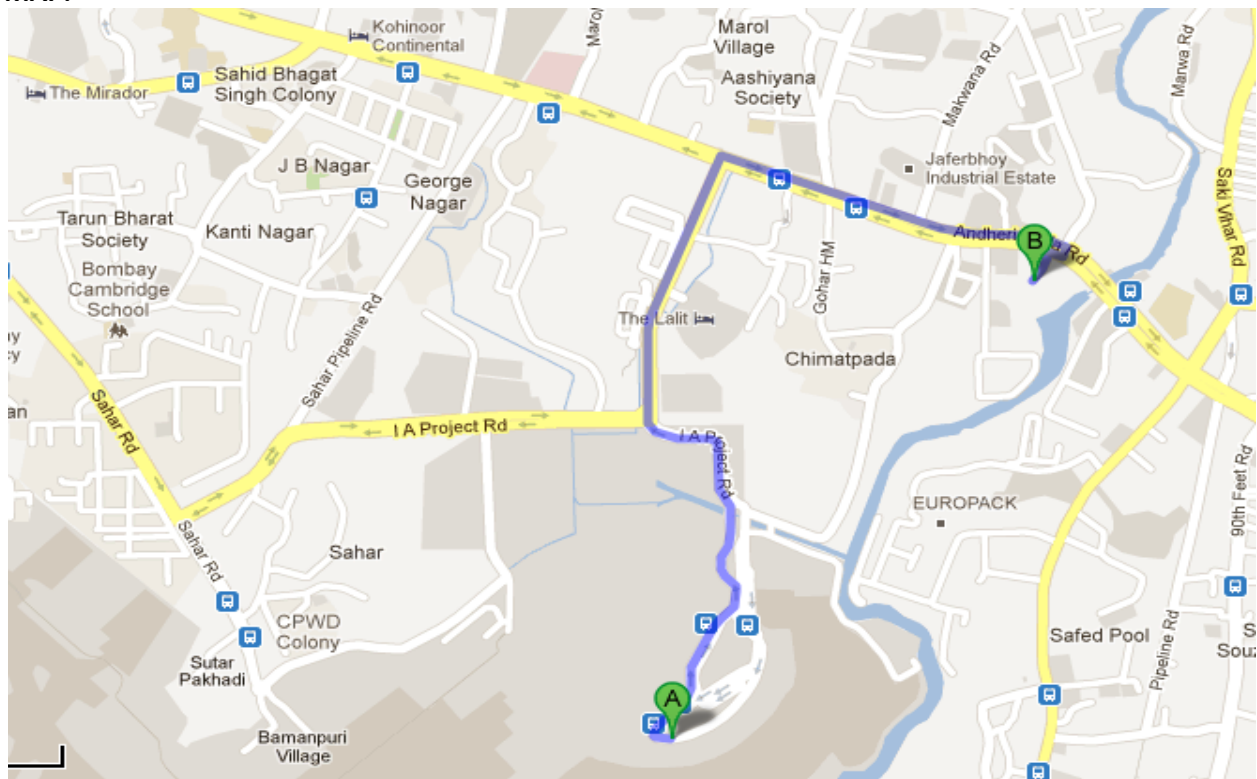

#### Landmarks:

Close to Mittal Estate and Sakinaka

Opposite Times Square building / Subway sandwich shop

#### Travel time by taxi:

From Chhatrapati Shivaji International and Domestic Airports: App. 20-30 minutes

### MAP: