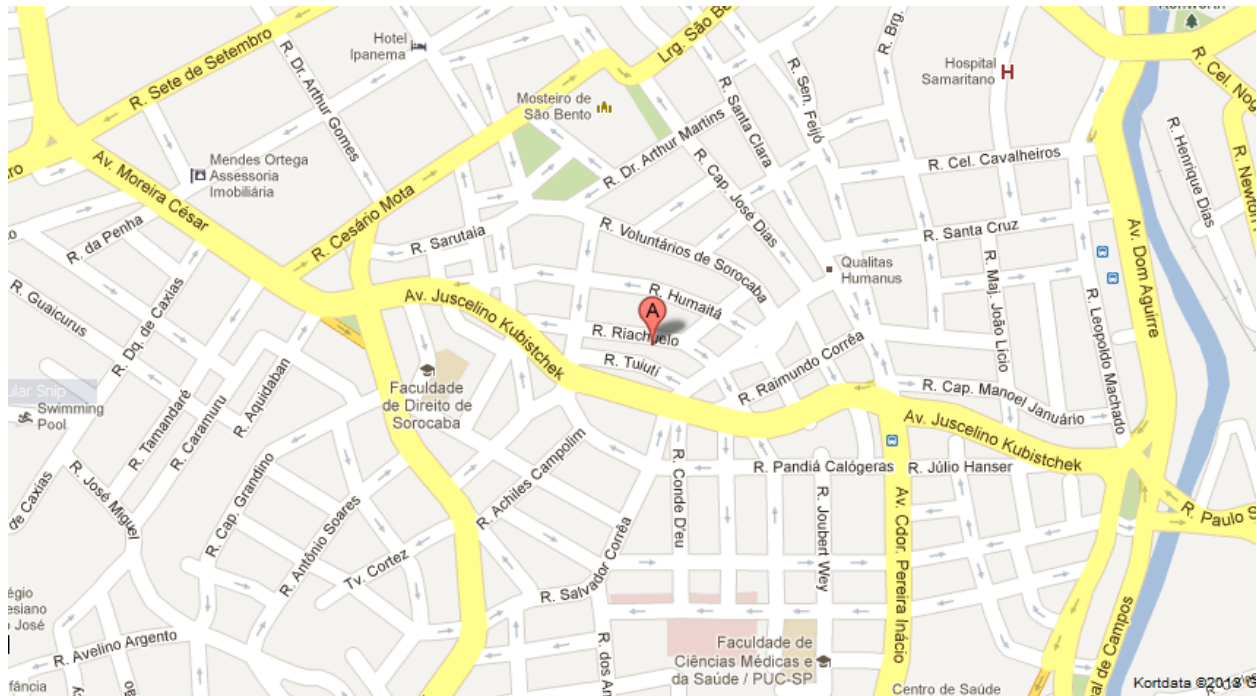

INTERNATIONAL BUSINESS DEVELOPMENT

OFFICE ADDRESS:

DIBD OMIB Consultoria Ltda.

Rua Riachuelo 460, room 1103-1105

CEP 18035-330

Sorocaba

Sao Paulo

Brazil

MAP:

DIBD OMIB Consultoria Ltda.

Rua Riachuelo 460, rooms 1103-1105

18035-330 Sorocaba, Sao Paulo, Brazil

Phones: +55 15 3224-1030 Direct +55 15 3231-6330

Fax: +55 15 3231-4442 Cel: +55 15 9779-1322

E-Mail: plo@di.dk & plo@dibdbrasil.com.br

mivp@di.dk

www.di.dk/dibd